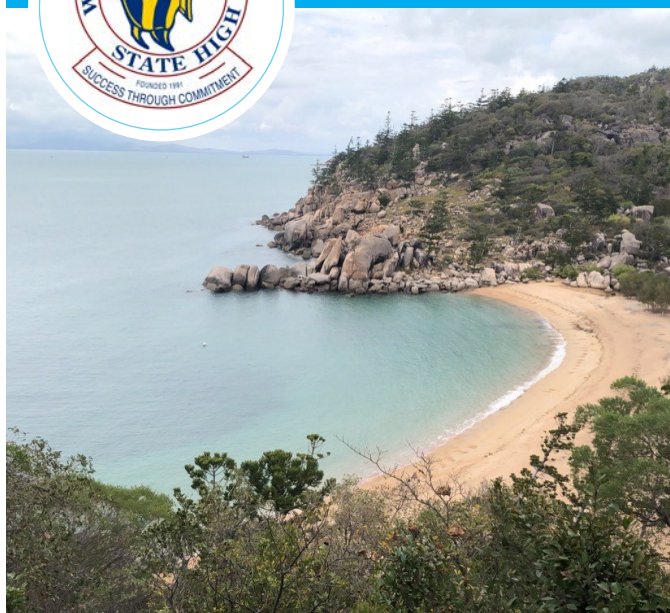

William Ross State High School

Address: Mervyn Crossman Drive, Annandale QLD

Website: willrossshs.eq.edu.au

Phone: +61 7 4726 7666

Year established: 1991

Number of students: 920

William Ross State High School is located in the tropical city of Townsville: gateway to the Great Barrier Reef. Our world-class facilities include an aquaculture hub, industrial trade centre, a laser equipped design lab and commercial grade kitchens with a fully functioning café. We value academic excellence and vocational pathways.

Our school motto is 'Success through commitment' and we offer a diverse range of learning opportunities in a supportive welcoming environment with opportunities in the classroom and beyond. Field excursions include camps to local tropical islands and across North Queensland, with experiences of snorkelling with turtles, discovering Indigenous culture, and other events such as the Human Powered Vehicle competition.

Extracurricular activities

- Excursions and camps to local attractions, the Reef, Magnetic Island, Mungalla Station, Mungalli Falls Outdoor Education Centre and Billabong Sanctuary
- STEAM Lab is an opportunity to problem solve and develop solutions using a range of technical and design skills featuring drone programming, flight simulation, robotics, laser and 3D printing
- Immerse yourself in an Indigenous cultural experience
- Multicultural celebrations with music, food and dance
- Go digital with our student run radio station and green room facilities
- Community performances, dance, musicals and rock eisteddfod
- LOTE (Language other than English) competitions and events
- Swimming and athletics carnivals
- Inter-school sporting competitions